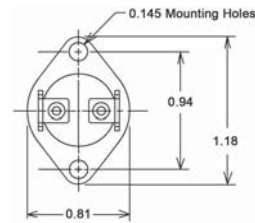

TEMPERATURE LIMIT CONTROL SWITCHES

LIMIT CONTROL SWITCHES – AUTO RESET

**Limit Control Switches – Auto Reset
(Large Flanged Airstream – 36T)**

THERMODISC

PART NO	TOD SWITCH SERIES	OPEN TEMP (°F)	TOLERANCE OPEN TEMP (°F)	CLOSE TEMP (°F)	TOLERANCE CLOSE TEMP (°F)	NOM TEMP DIFFERENCE	MAX VOLTAGE RATING (VAC)	MAX CURRENT RATING (A)	COLOR CODE	DISC FACE	SWITCH TYPE	CONTACT ORIENT	MOUNTING INSERTION DEPTH-MAX (IN)
47-25334-01	36T	145	+/-5	125	+/-7	20	120 / 230	15 / 10	—	Enclosed	SPST	Normally Closed	3/16

**Limit Control Switches – Auto Reset
(Small Flanged Airstream – 36T)**

THERMODISC

PART NO	TOD SWITCH SERIES	OPEN TEMP (°F)	TOLERANCE OPEN TEMP (°F)	CLOSE TEMP (°F)	TOLERANCE CLOSE TEMP (°F)	NOM TEMP DIFFERENCE	MAX VOLTAGE RATING (VAC)	MAX CURRENT RATING (A)	COLOR CODE	DISC FACE	SWITCH TYPE	CONTACT ORIENT	MOUNTING INSERTION DEPTH-MAX (IN)
47-23118-01	36T	85	+/-5	70	+/-6	15	120 / 230	15 / 10	—	Open	SPST	Normally Closed	3/16