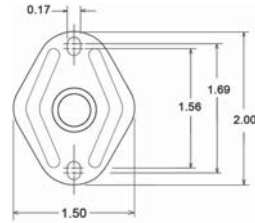

TEMPERATURE LIMIT CONTROL SWITCHES

LIMIT CONTROL SWITCHES – AUTO RESET

**Limit Control Switches – Auto Reset
(Large Flanged Airstream – 36T)**

THERMODISC

PART NO	TOD SWITCH SERIES	OPEN TEMP (°F)	TOLERANCE OPEN TEMP (°F)	CLOSE TEMP (°F)	TOLERANCE CLOSE TEMP (°F)	NOM TEMP DIFFERENCE	MAX VOLTAGE RATING (VAC)	MAX CURRENT RATING (A)	COLOR CODE	DISC FACE	SWITCH TYPE	CONTACT ORIENT	MOUNTING INSERTION DEPTH-MAX (IN)
47-25334-01	36T	145	+/-5	125	+/-7	20	120 / 230	15 / 10	—	Enclosed	SPST	Normally Closed	3/16

**Limit Control Switches – Auto Reset
(Small Flanged Airstream – 36T)**

THERMODISC

PART NO	TOD SWITCH SERIES	OPEN TEMP (°F)	TOLERANCE OPEN TEMP (°F)	CLOSE TEMP (°F)	TOLERANCE CLOSE TEMP (°F)	NOM TEMP DIFFERENCE	MAX VOLTAGE RATING (VAC)	MAX CURRENT RATING (A)	COLOR CODE	DISC FACE	SWITCH TYPE	CONTACT ORIENT	MOUNTING INSERTION DEPTH-MAX (IN)
47-23118-01	36T	85	+/-5	70	+/-6	15	120 / 230	15 / 10	—	Open	SPST	Normally Closed	3/16

**Limit Control Switches – Auto Reset
(Flangeless Airstream – 60T)**

THERMODISC

PART NO	TOD SWITCH SERIES	OPEN TEMP (°F)	TOLERANCE OPEN TEMP (°F)	CLOSE TEMP (°F)	TOLERANCE CLOSE TEMP (°F)	NOM TEMP DIFFERENCE	MAX VOLTAGE RATING (VAC)	MAX CURRENT RATING (A)	COLOR CODE	DISC FACE	SWITCH TYPE	CONTACT ORIENT	MOUNTING INSERTION DEPTH-MAX (IN)
PD476606	60T	120	+/-5	100	+/-5	20	230	25	White	Enclosed	SPST	Normally Closed	3/8
425056	60T	140	+/-5	100	+/-7	40	230	25		Exposed	SPST	Normally Closed	3/8
425057	60T	140	+/-5	110	+/-10	40	230	25		Exposed	SPST	Normally Closed	3/8
425055	60T	145	+/-5	105	+/-7	40	230	25		Exposed	SPST	Normally Closed	3/8
PD455215	60T	150	+/-6	100	+/-10	50	230	25		Exposed	SPST	Normally Closed	3/8
PD425054	60T	155	+/-5	105	+/-7	50	230	25		Exposed	SPST	Normally Closed	3/8
470004	60T	160	+/-5	120	+/-7	40	230	25		Exposed	SPST	Normally Closed	3/8
425071	60T	165	+/-5	125	+/-7	40	230	25		Exposed	SPST	Normally Closed	3/8
425053	60T	170	+/-5	120	+/-7	50	230	25		Exposed	SPST	Normally Closed	3/8